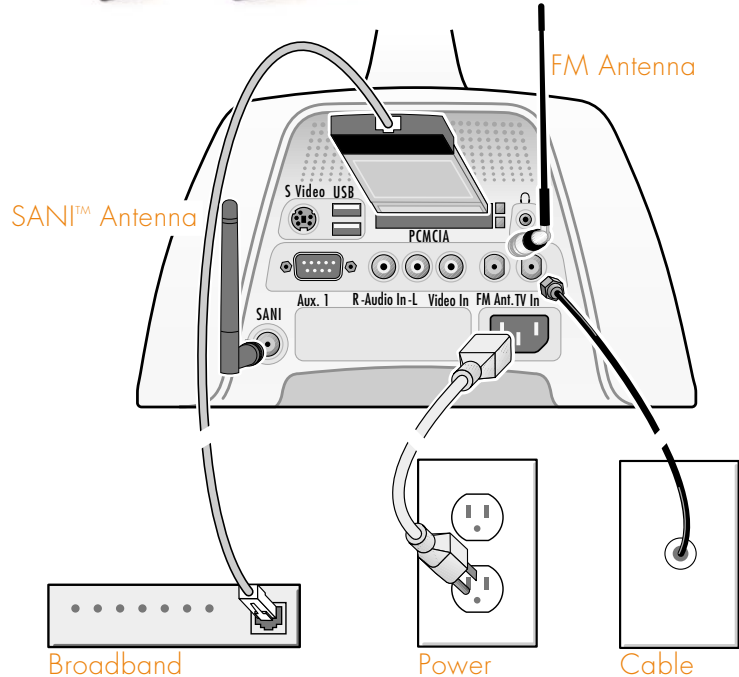

Power source:

120 VAC, 60Hz, or 220 VAC, 50Hz

Display:

Touch Screen 800 x 600, 12 inch LCD
 • 400:1 Contrast Ratio • High
 brightness of 350 cd/m² • 180° rotation

Inputs / Outputs:

Coaxial CATV tuner (F-type) • Dual
 PCMCIA • Progressive Scan DVD,
 CDDA, MP3 • FM Tuner (F-type) • Stereo
 Audio In (RCA type) • Composite Video
 In (RCA type) • S - Video In • Two USB
 ports • RS-232 • Infrared receiver
 • Headphone jack

icebox countertop CT04

- Touch Screen with Stylus
- Television
- DVD & CD Player
- Internet
- Home Video Monitoring
- FM Radio
- Washable, Wireless Remote & Keyboard
- Beyond™ Appliance Connectivity

Touch Screen